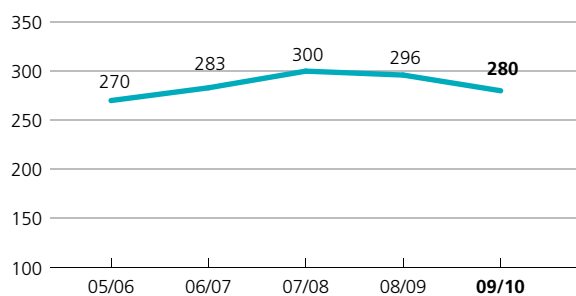

Air Traffic Movements

thousands