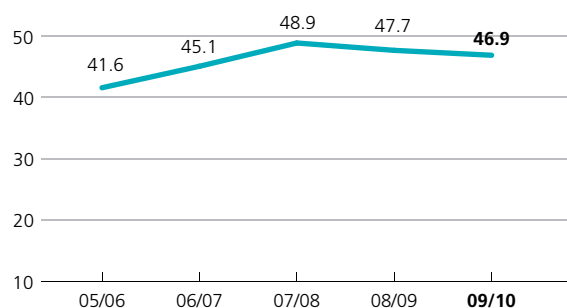

HKIA Facts

Airport Site Area	1,255 hectares
Total Terminal Area	750,000 square metres
Airlines	about 90
Destinations	around 150
Runways	2

Performance Highlights

Passenger Traffic

millions of passengers